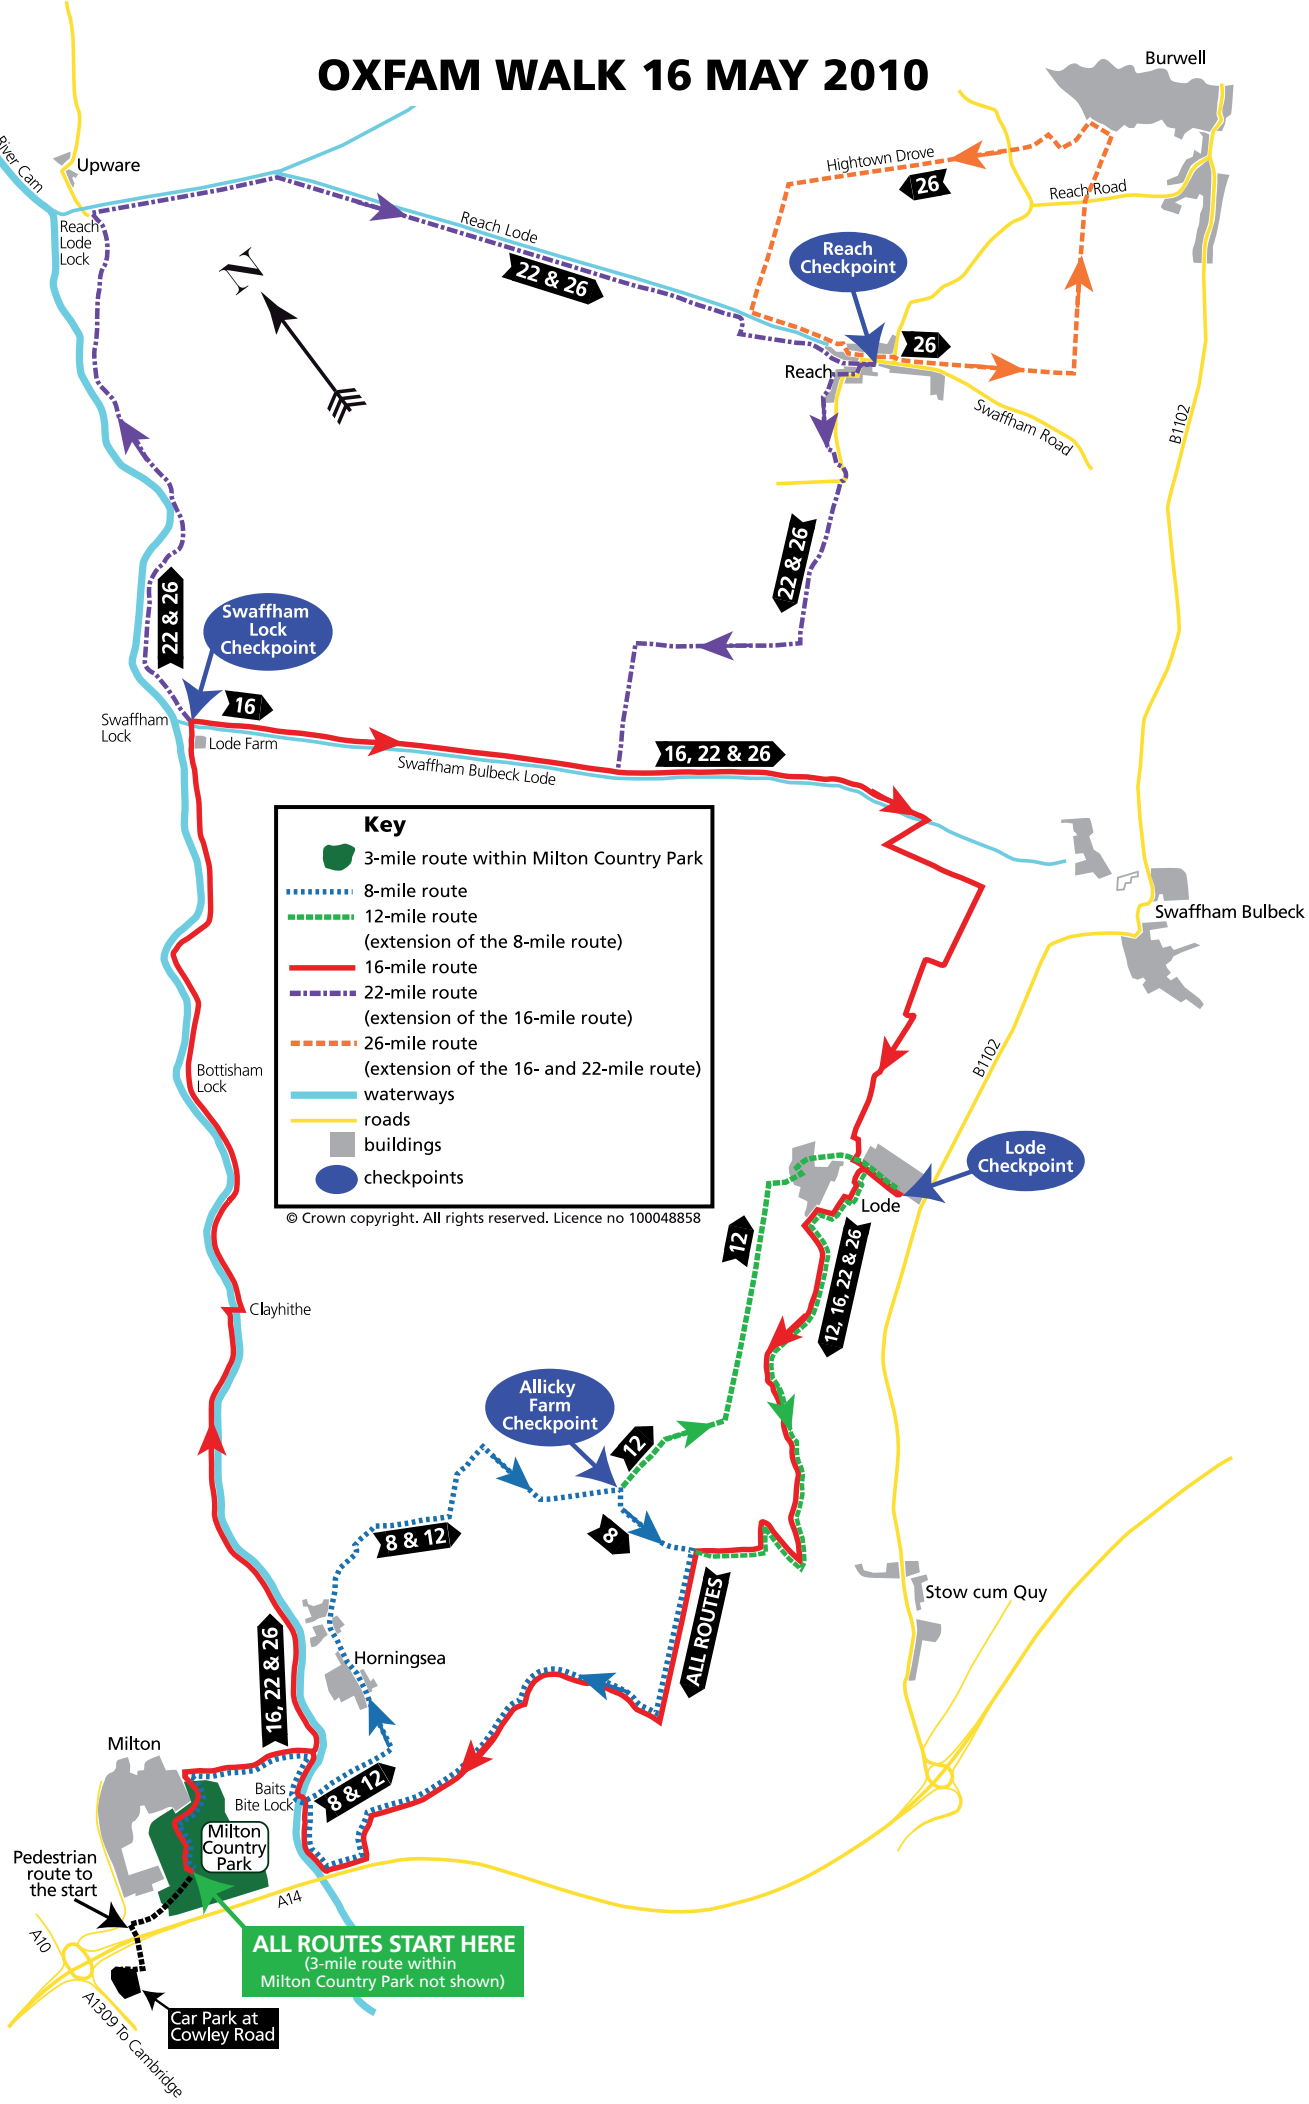

OXFAM WALK 16 MAY 2010

Key

- 3-mile route within Milton Country Park
- ⋯ 8-mile route
- ⋯ 12-mile route
(extension of the 8-mile route)
- 16-mile route
- ⋯ 22-mile route
(extension of the 16-mile route)
- ⋯ 26-mile route
(extension of the 16- and 22-mile route)
- waterways
- roads
- buildings
- checkpoints

© Crown copyright. All rights reserved. Licence no 100048858

ALL ROUTES START HERE
(3-mile route within Milton Country Park not shown)

Car Park at Cowley Road

Pedestrian route to the start

Milton

Baits Bite Lock

Clayhith

Bottisham Lock

Swaffham Lock

Lode Farm

Reach Lode Lock

Upware

Reach Lode

22 & 26

16, 22 & 26

8 & 12

12

12

12, 16, 22 & 26

ALL ROUTES

Burwell

Hightown Drive