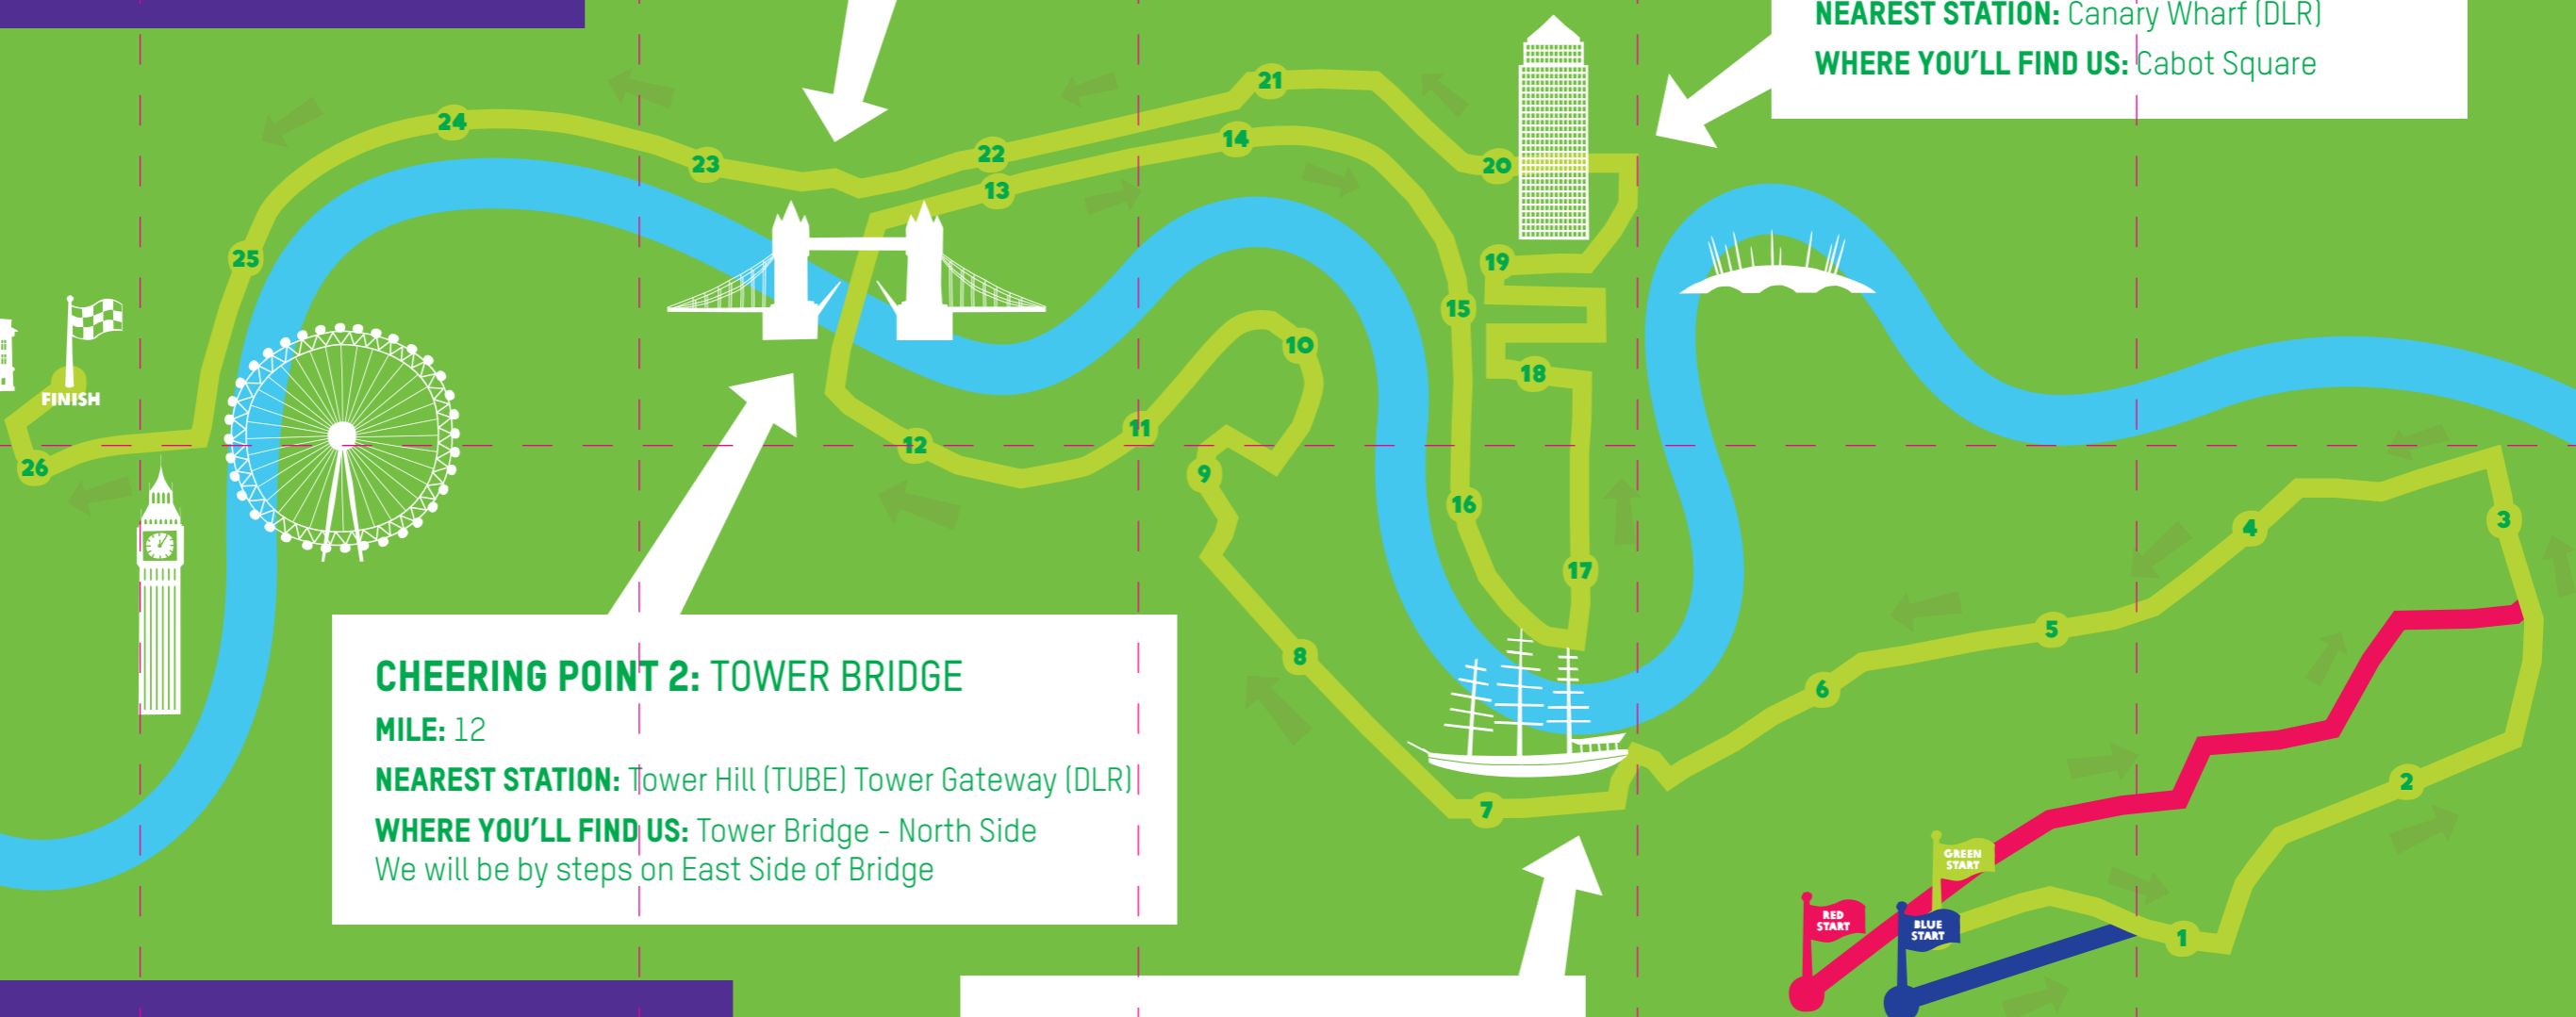

WHERE OXFAM WILL BE...

THE POST-RACE RECEPTION ★

LOCATION: The Clubhouse, 8 St James's Square, St. James's, London SW1Y 4JU

NEAREST TUBE STATION: Piccadilly Circus

ALL FRIENDS AND FAMILY ARE INVITED

CHEERING POINT 4: TOWER HILL

MILE: 22.5

NEAREST STATION: Tower Hill (TUBE) Tower Gateway (DLR)

WHERE YOU'LL FIND US: Corner of Trinity Square and Tower Hill

CHEERING POINT 3: CANARY WHARF

MILE: 19

NEAREST STATION: Canary Wharf (DLR)

WHERE YOU'LL FIND US: Cabot Square

CHEERING POINT 2: TOWER BRIDGE

MILE: 12

NEAREST STATION: Tower Hill (TUBE) Tower Gateway (DLR)

WHERE YOU'LL FIND US: Tower Bridge - North Side
We will be by steps on East Side of Bridge

CHEERING POINT 1: GREENWICH

MILE: 6

NEAREST STATION: Greenwich (DLR)
(Don't use Cutty Sark)

WHERE YOU'LL FIND US: Creek Road
(By Greenwich Book Place & Gallery)

TOP TIPS FOR CHEERERS

Make sure you stay hydrated - take some water with you.

Check ahead to see what the weather is like and take sun cream and/or waterproofs so that you're weather ready.

Look at the TfL website to see if there are any planned disruptions on race day.

Go green - ask for a green Oxfam t-shirt so that you can be easily spotted by your loved ones!

✉ events@oxfam.org.uk
🐦 @OxfamChallenge
📘 Oxfam Challenge Events

Oxfam is a registered charity in England and Wales no. 202918 and Scotland SC039042
Oxfam GB is a member of Oxfam International. Image: Andy Hall/Oxfam. Inhouse: 8260

WE
WON'T
LIVE
WITH
POVERTY